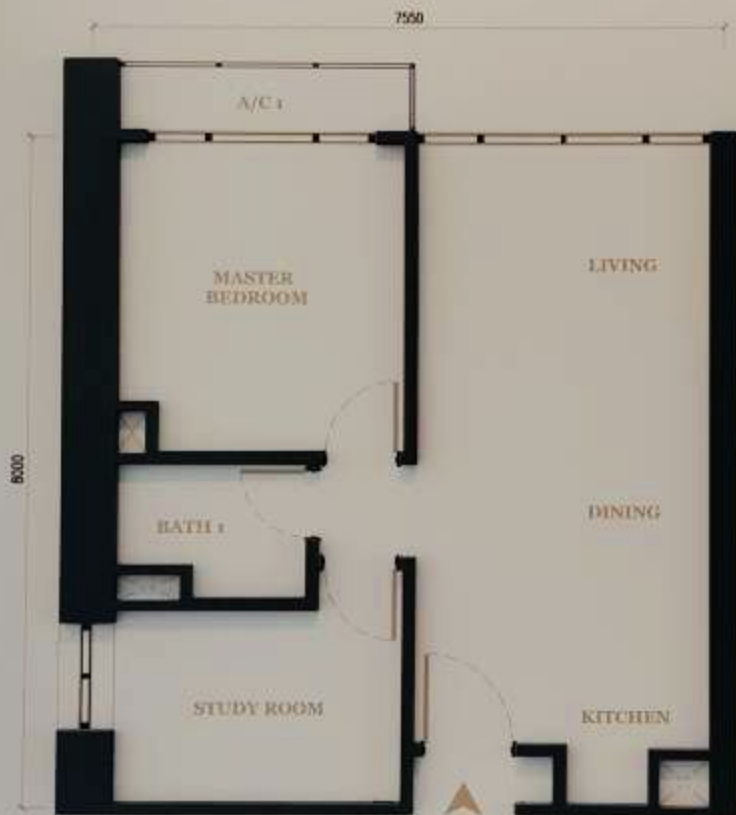

AGILE
BUKIT BINTANG
雅居乐·天汇

TYPE 户型 **B5**

Built-Up Size 实用面积:

63.7 m² (平方米) / 686 sq. ft (平方尺)

- Featuring**
- 1 Bedroom 卧室
 - 1 Study Room 书房
 - 1 Bathroom 卫生间

The unit ID and decoration items are for illustration purpose
此示范单位纯属说明用途